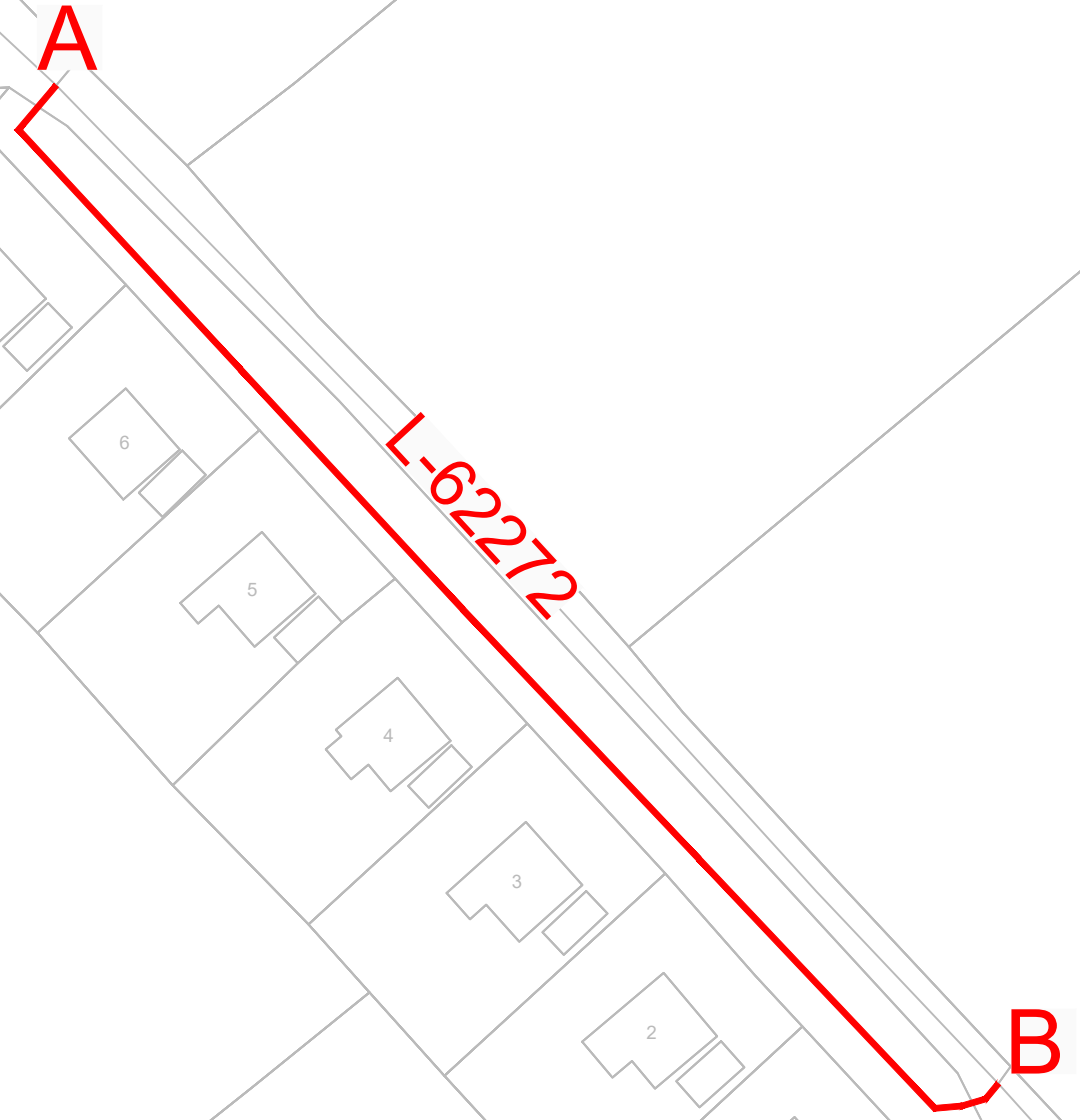

*Cluain Mór  
Cloonmore*

CO-ORDINATES		
POINT REF	EASTING	NORTHING
A	540774	749195
B	540899	749063
TOTAL NO. OF LIGHTING COLUMNS = 0		

**GALWAY COUNTY COUNCIL - TAKING IN CHARGE MAP**     SECTION(S) OF ROAD TO BE TAKEN IN CHARGE OF GALWAY COUNTY COUNCIL     PUBLIC LIGHTING COLUMN

© Ordnance Survey Ireland, 2025

**NAME OF ROAD:** ROAD WITH JUNCTION OF THE L-62272 IN CLOONMORE TOWNLAND, TUAM, CO. GALWAY.

**DATE:** AUGUST 2025

**SCALE:** 1:1000

**A4**