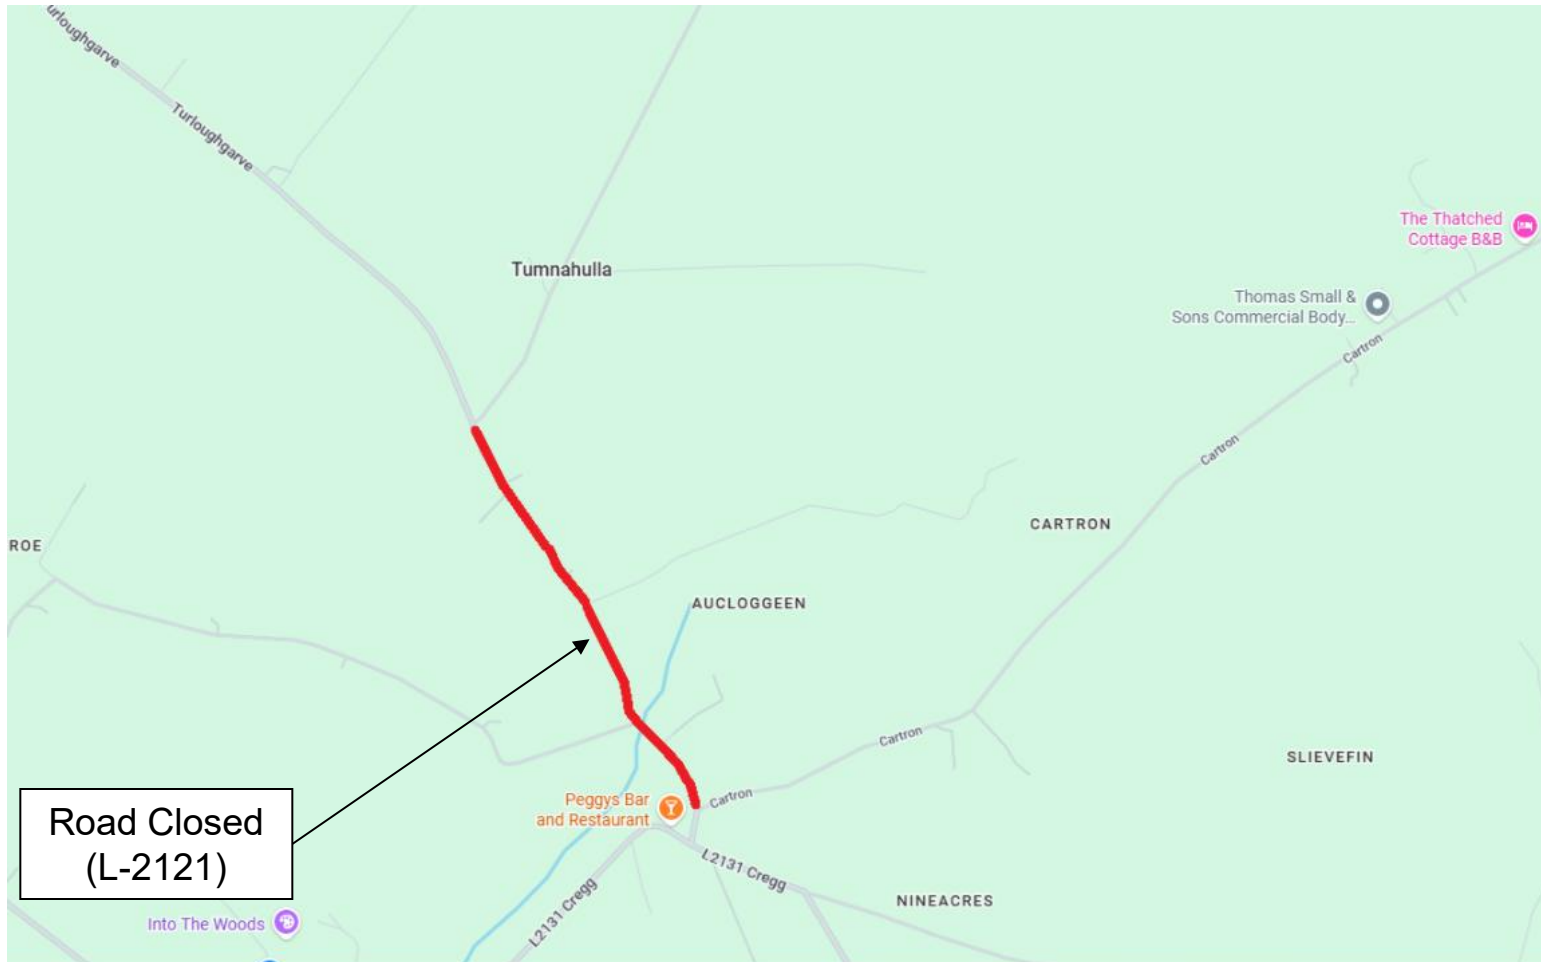

Tumnahalla, Corrandulla – Road Closure Section

NOTES

1. All signs will comply with Traffic Sign Regulations.
2. All Traffic Management to be in accordance with Chapter 8.

Road Closed
(L-2121)